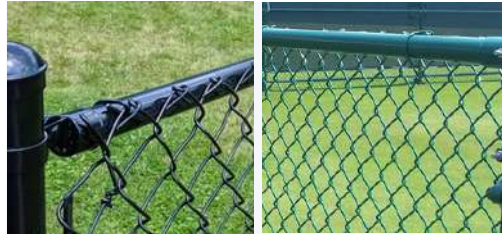

CLF002
Black / Green Chain Link Fence

- Height: 4, 5, 6 or 8 Feet
- Residential & Commercial