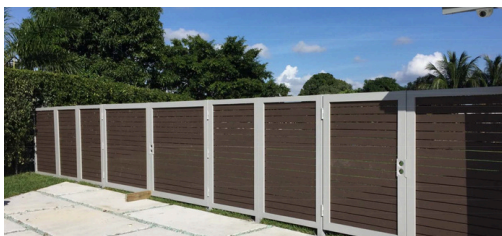

## Aluminum Fences & Gates

**ALF001**  
**Vertical Picket**

- Height: 4,5,6 Feet
- Picket 1x1 - 3/4 - (2) 2x1 Rail
- Colors: Black, White, or Bronze

**ALF003**  
**Handrail**

- Height: 4 Feet
- Picket 1x1 - 3/4
- Colors: Black, White, or Bronze

**ALF005**  
**Horizontal**

- Height: 4,5,6 Feet
- Board 2 - 3 - 4 - 5 Tongue & Groove
- Colors: Black, White, or Bronze

**ALF006**  
**Louver**

- Height: 4,5,6 Feet
- Horizontal Hollow Louver
- Colors: Black, White, or Bronze

**ALF008**  
**Mechanical**

- Height: 4 Feet
- Screwed
- Colors: Black, White, or Bronze

**ALF010**  
**Aluminum & Wood Combination**

- Height: 4,5,6 Feet
- Aluminum Frame / Wood Boards

**ALF011**  
**Aluminum & Composite Combination**

- Height: 4,5,6 Feet
- Aluminum Frame / Composite Boards

**ALF012**  
**Basket Weave**

- Height: 4,5,6,8 Feet
- Picket 1x1 - 3/4 - (2) 2x1 Rail
- Colors: Black, White, or Bronze