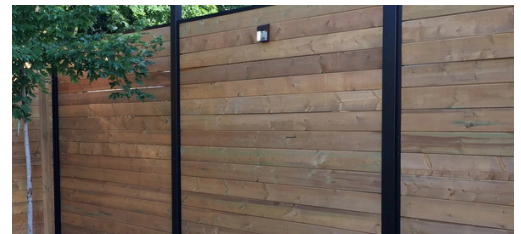

## Aluminum Fences & Gates

**ALF001**  
**Vertical Picket**

- Height: 4,5,6 Feet
- Picket 1x1 - 3/4 - (2) 2x1 Rail
- Colors: Black, White, or Bronze

**ALF003**  
**Handrail**

- Height: 4 Feet
- Picket 1x1 - 3/4
- Colors: Black, White, or Bronze

**ALF005**  
**Horizontal**

- Height: 4,5,6 Feet
- Board 2 - 3 - 4 - 5 Tongue & Groove
- Colors: Black, White, or Bronze

**ALF006**  
**Louver**

- Height: 4,5,6 Feet
- Horizontal Hollow Louver
- Colors: Black, White, or Bronze

**ALF008**  
**Mechanical**

- Height: 4 Feet
- Screwed
- Colors: Black, White, or Bronze

**ALF010**  
**Aluminum & Wood Combination**

- Height: 4,5,6 Feet
- Aluminum Frame / Wood Boards

**ALF011**  
**Aluminum & Composite Combination**

- Height: 4,5,6 Feet
- Aluminum Frame / Composite Boards

**ALF012**  
**Basket Weave**

- Height: 4,5,6,8 Feet
- Picket 1x1 - 3/4 - (2) 2x1 Rail
- Colors: Black, White, or Bronze