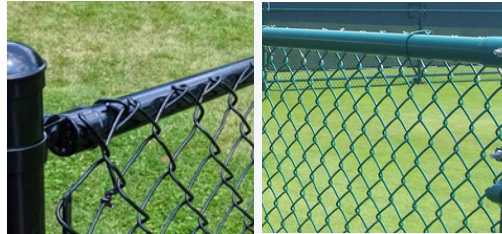

Chain Link Fences & Gates

CLF001
Galvanized Chain Link Fence

- Height: 4, 5, 6 or 8 Feet
- Residential & Commercial

CLF002
Black / Green Chain Link Fence

- Height: 4, 5, 6 or 8 Feet
- Residential & Commercial

CLGATE001
Single Chain Link Gate

- Height: 4, 5, 6 or 8 Feet
- Open 4 - 5 - 6 FT
- Galvanized / Green / Black

CLGATE003
Double Chain Link Gate

- Height: 4, 5, 6 or 8 Feet
- Open 8 - 10 - 12 FT
- Galvanized / Green / Black

CLGATE005
Rolling Chain Link Gate

- Height: 6-8 Feet
- Open 8 - 10 - 12 - 14 - 16 FT
- Galvanized / Green / Black

Accessories

Plastic Slats
Black & Green

Windscreens
Black & Green