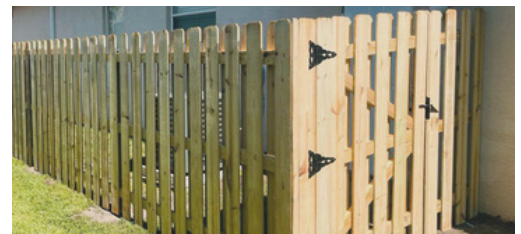

Wood Fences & Gates

WF001

Vertical Shadowbox - Board on Board

- Height: 6 Feet
- Board 1x6 P.T.#2 - Post 4x4 - Rail 2x4

WF002

Horizontal Board on Board

- Height: 4,5,6 Feet
- Board 1x6 P.T.#2 - Post 4x4

WF003

Horizontal Shadowbox

- Height: 6 Feet
- Board 1x6 P.T.#2 - Post 4x4

WF004

Special Wood (Horizontal IPE)

- Height: 6 Feet
- Board 1x6 - Post 4x4 P.T.#2

WF007

Special Design

- Height: 4,5,6 Feet
- Top Rail - Top Trellis

WG001

Single Gate - 4 to 6'

- Height: 4,5,6 Feet
- Metal frame 2x1 - Post Latch lock - Strap Hinges

WG002

Double Gate 8 to 12'

- Height: 4,5,6 Feet
- Metal frame 2x1 - Post Latch Lock - Strap Hinges

WG003

Sliding Gate 8 to 16"

- Height: 4,5,6 Feet
- Metal frame 2x1 - Receiver

Post Caps - **For Vertical Wood Fences*

POSTCAP001

4 in. x 4 in. Newbury High Pyramid
Pressure Treated Pine Post Cap

POSTCAP002

4 in. x 4 in. Hampton Flat Top
Pressure Treated Pine Post Cap