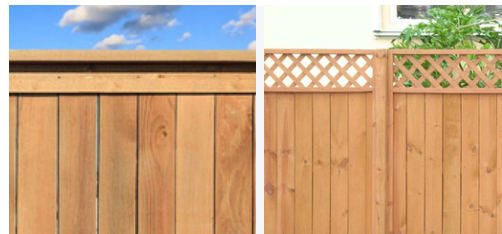

WF007

Special Design

- Height: 4,5,6 Feet
- Top Rail - Top Trellis