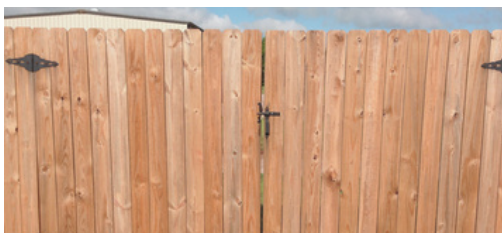

Wood Fences & Gates

WF001

Vertical Shadowbox - Board on Board

- Height: 6 Feet
- Board 1x6 P.T.#2 - Post 4x4 - Rail 2x4

WF002

Horizontal Board on Board

- Height: 4,5,6 Feet
- Board 1x6 P.T.#2 - Post 4x4

WF003

WG001

Single Gate - 4 to 6'

- Height: 4,5,6 Feet
- Metal frame 2x1 - Post Latch lock - Strap Hinges

WG002

Double Gate 8 to 12'

- Height: 4,5,6 Feet
- Metal frame 2x1 - Post Latch Lock - Strap Hinges

WG003

Sliding Gate 8 to 16"

- Height: 4,5,6 Feet
- Metal frame 2x1 - Receiver

Post Caps - **For Vertical Wood Fences*

POSTCAP001

4 in. x 4 in. Newbury High Pyramid
Pressure Treated Pine Post Cap

POSTCAP002

4 in. x 4 in. Hampton Flat Top
Pressure Treated Pine Post Cap